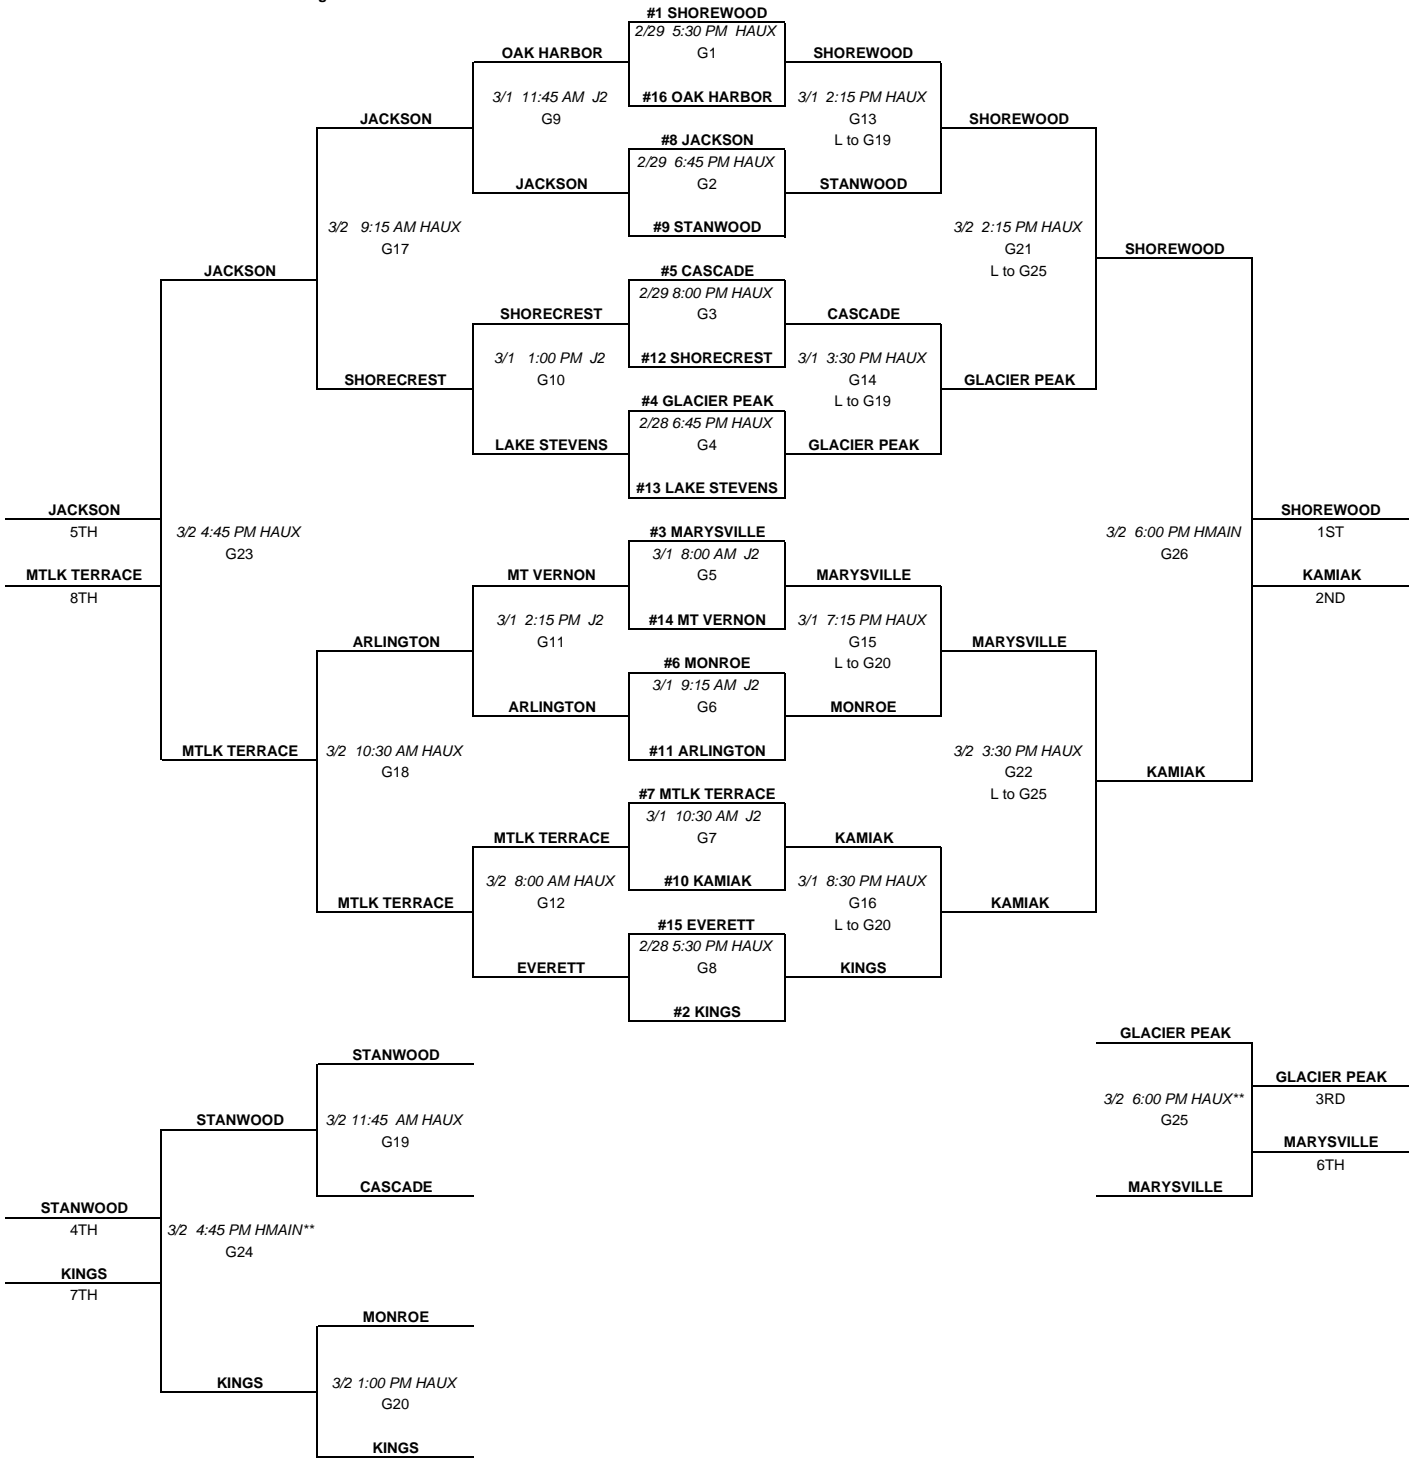

2008 WYBL Tournament Bracket - 5th Grade

**denotes schedule change

There are a total of 102 games
 Heatherwood has REC games scheduled through 11:30 on Saturday
 We will use 3 courts at Jackson for the games on Thursday and Friday (J1-main, J2, J3)
 Two courts will be used at Heatherwood (HMAIN and HAUX)
 Two courts will be used at Jackson for Saturday and Sunday. Center court and adjacent court used with side and back bleachers out.