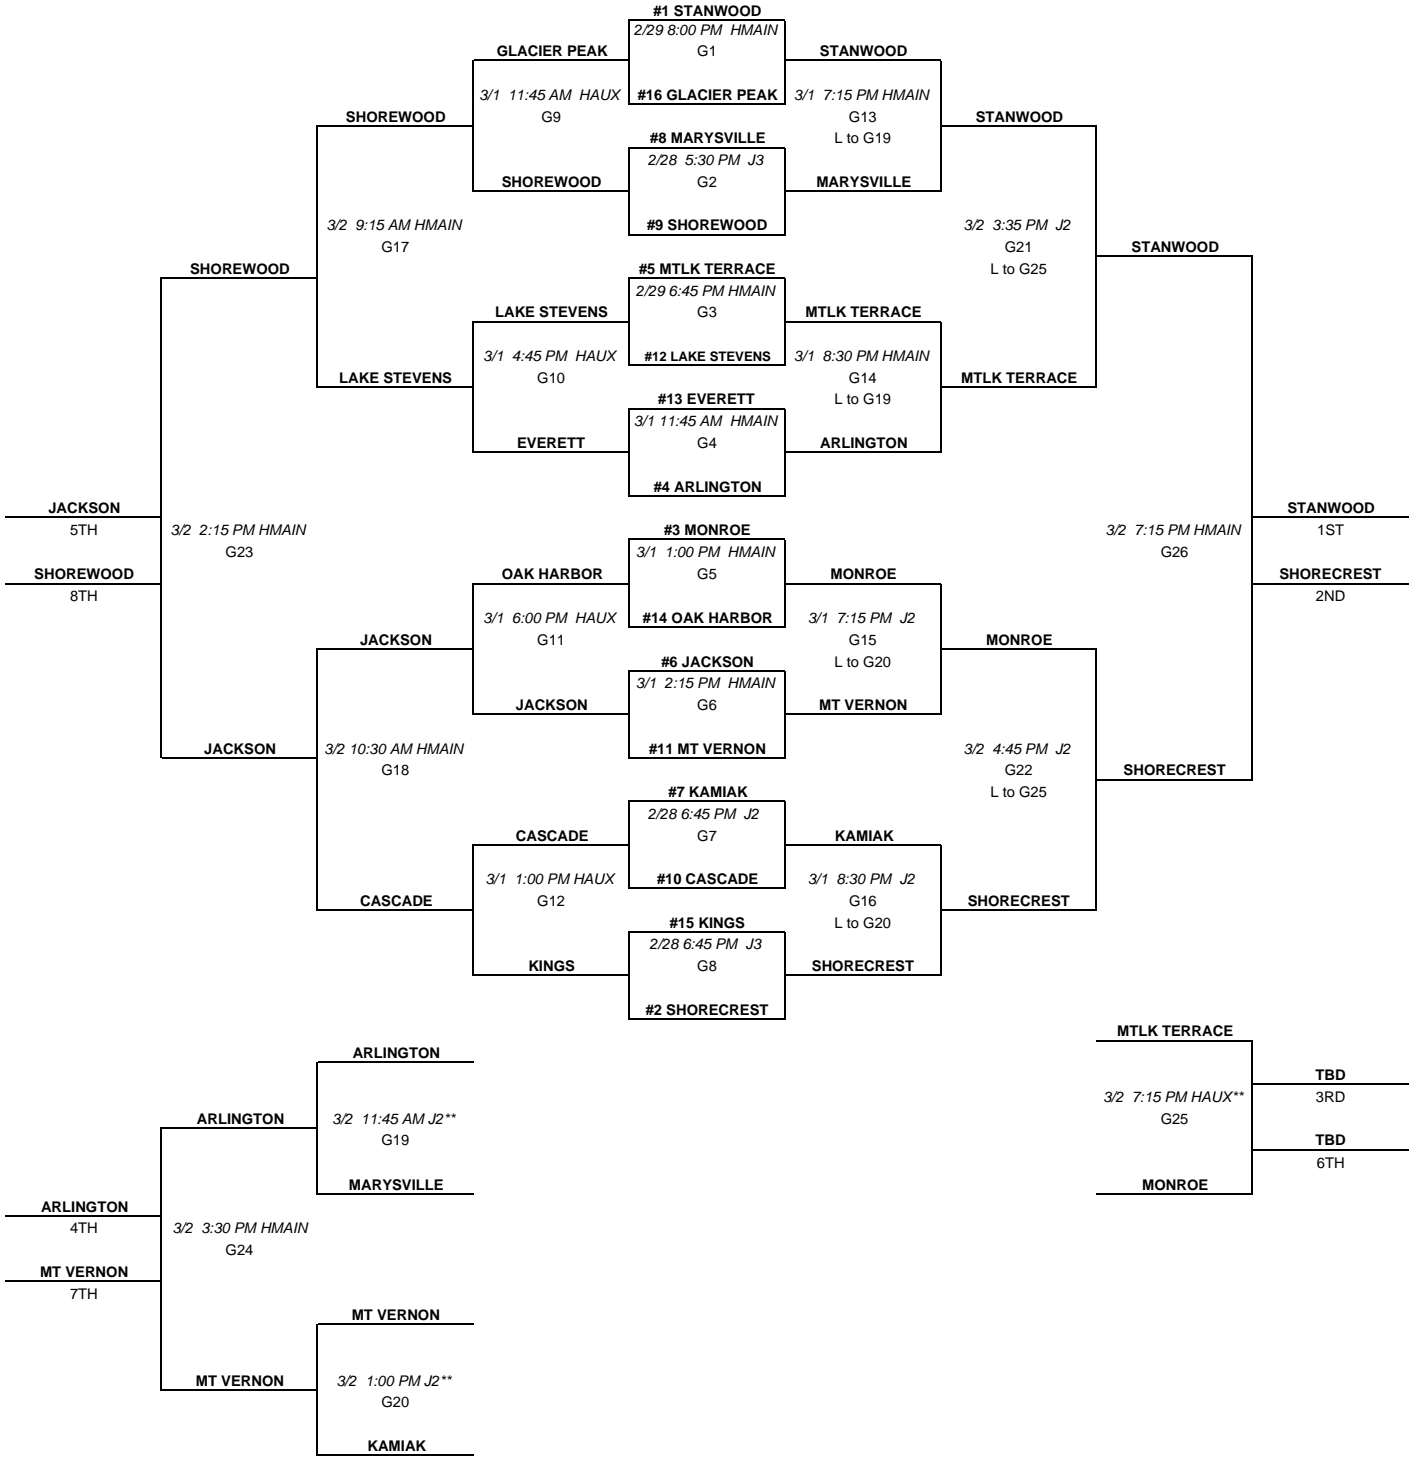

2008 WYBL Tournament Bracket - 6th Grade

**denotes schedule change

There are a total of 102 games

Heatherwood has REC games scheduled through 11:30 on Saturday

We will use 3 courts at Jackson for the games on Thursday and Friday (J1-main, J2, J3)

Two courts will be used at Heatherwood (HMAIN and HAUX)

Two courts will be used at Jackson for Saturday and Sunday. Center court and adjacent court used with side and back bleachers out.