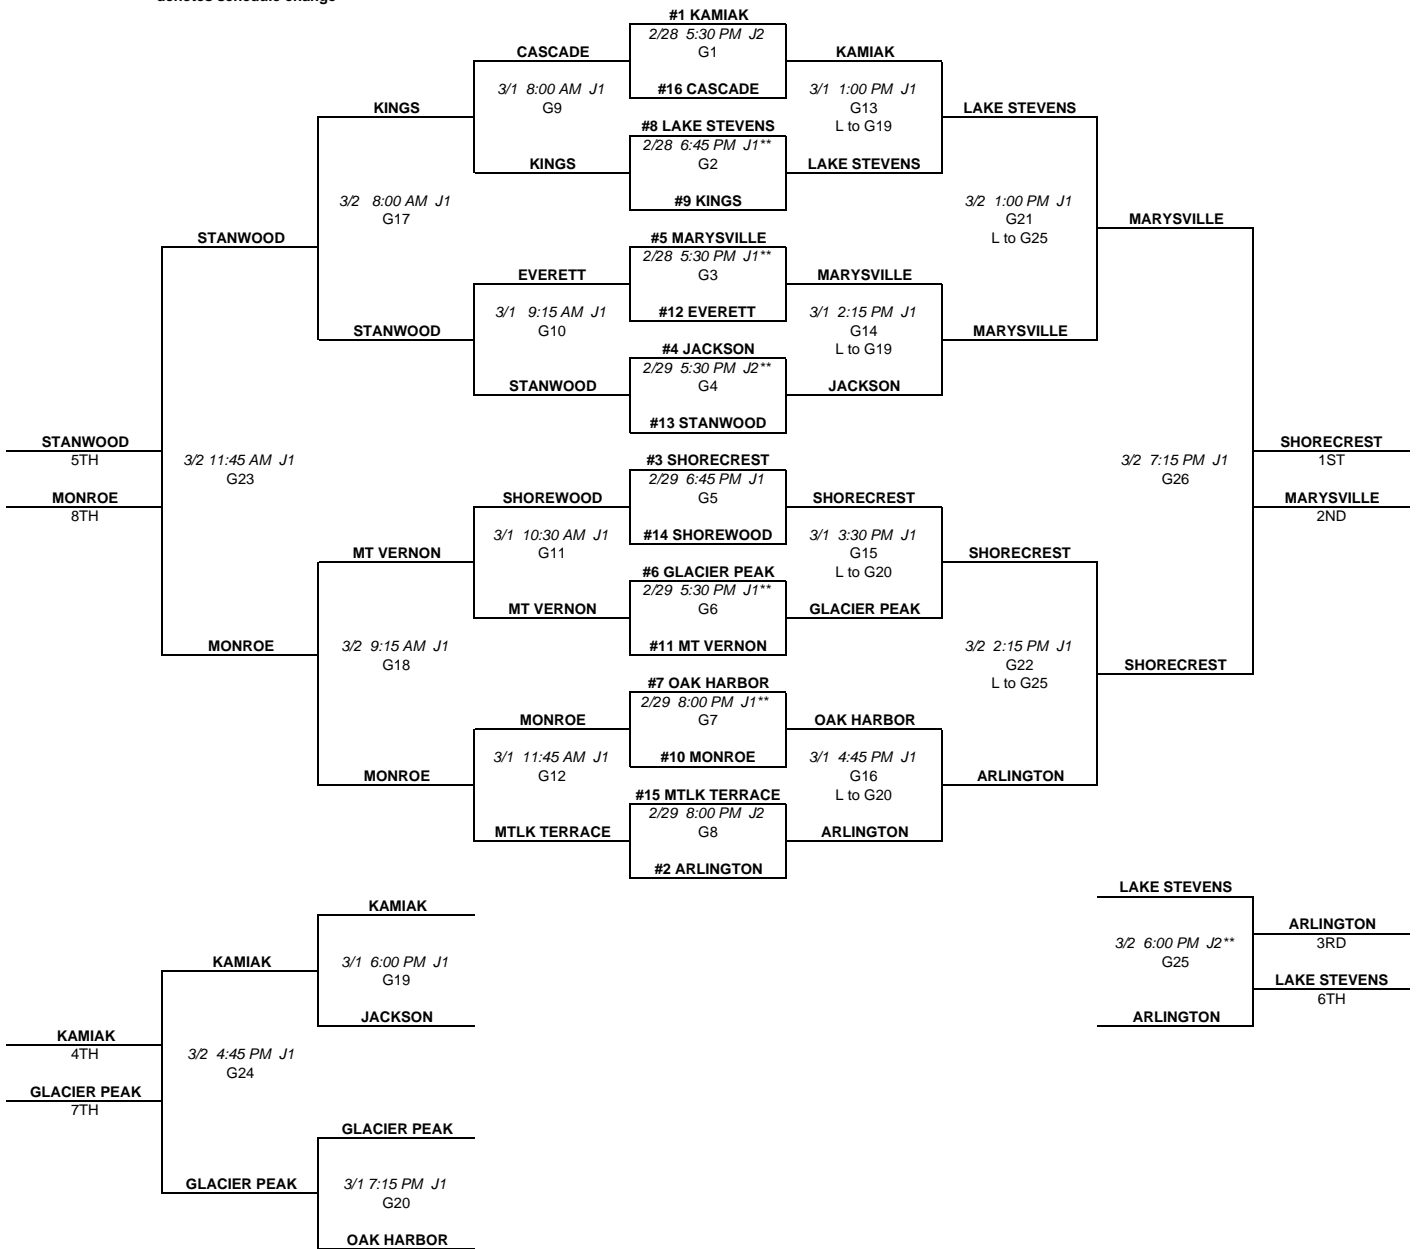

# 2008 WYBL Tournament Bracket - 8th Grade

\*\*denotes schedule change

There are a total of 102 games

Heatherwood has REC games scheduled through 11:30 on Saturday

We will use 3 courts at Jackson for the games on Thursday and Friday (J1-main, J2, J3)

Two courts will be used at Heatherwood (HMAIN and HAUX)

Two courts will be used at Jackson for Saturday and Sunday. Center court and adjacent court used with side and back bleachers out.