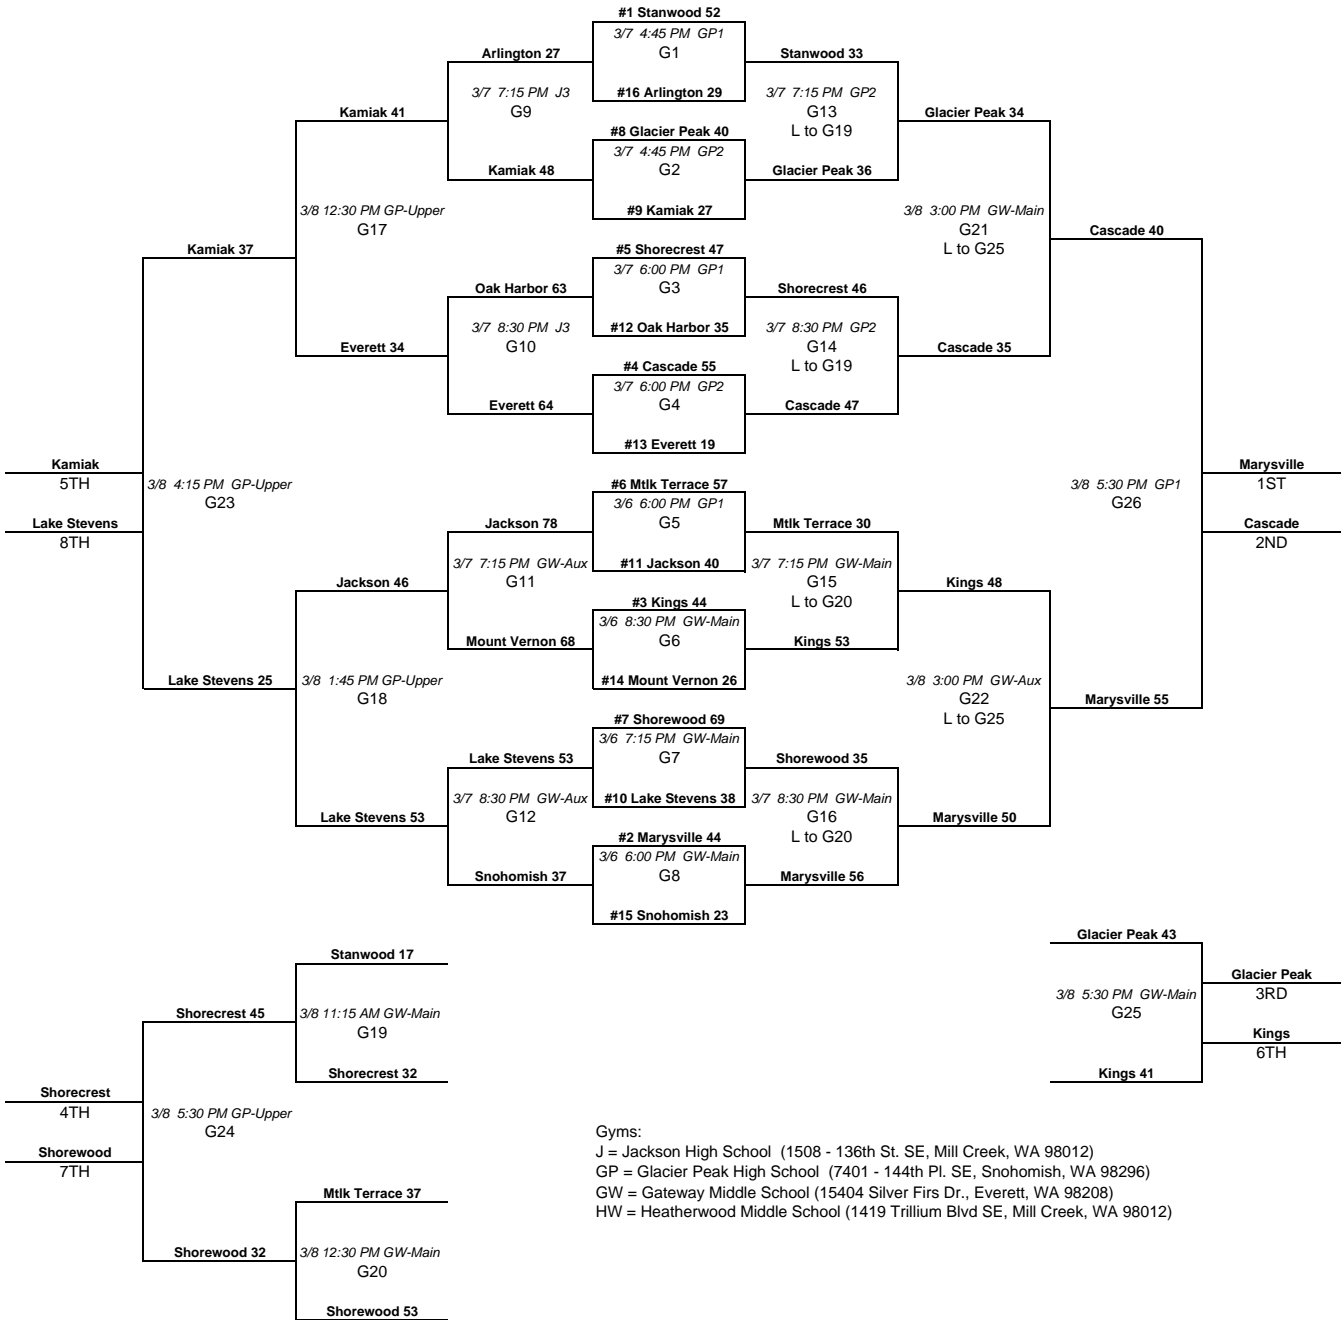

2009 Wesco Tournament Bracket - 6th Grade

Jackson High School & Glacier Peak High School, March 6th-8th

Gyms:
 J = Jackson High School (1508 - 136th St. SE, Mill Creek, WA 98012)
 GP = Glacier Peak High School (7401 - 144th Pl. SE, Snohomish, WA 98296)
 GW = Gateway Middle School (15404 Silver Firs Dr., Everett, WA 98208)
 HW = Heatherwood Middle School (1419 Trillium Blvd SE, Mill Creek, WA 98012)